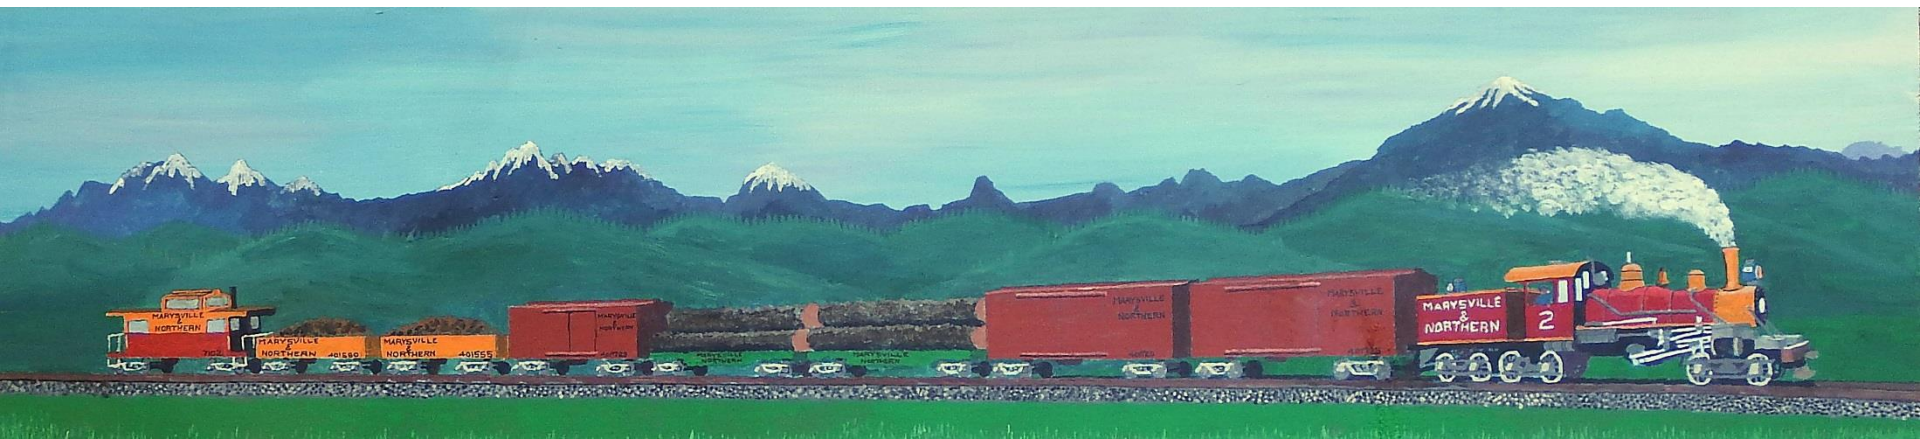

Marysville and Northern No. 2

by Jacques Drapeau
Depot Visitor Center